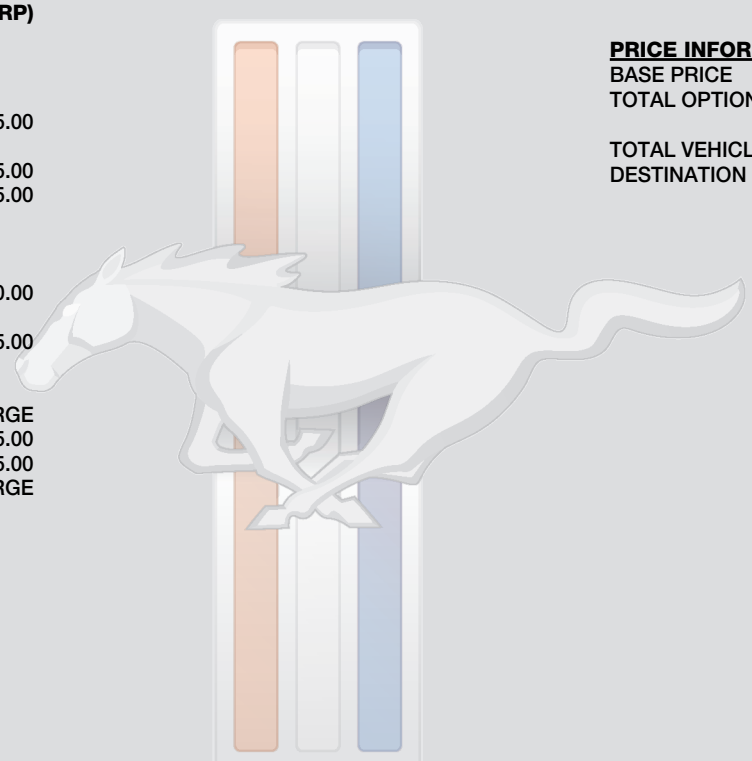

WARRANTY

- 3YR/36000 BUMPER TO BUMPER
- 5YR/60,000 POWERTRAIN
- 5YR/60,000 ROADSIDE ASSIST

INCLUDED ON THIS VEHICLE

EQUIPMENT GROUP 400A

(MSRP)

OPTIONAL EQUIPMENT/OTHER

OVER-THE-TOP RACING STRIPE	475.00
.WHITE STRIPE	
10-SPEED AUTOMATIC TRANS	1,595.00
GT PERFORMANCE PACKAGE	5,195.00
.P255F/P275R/40R19 SUMMER TIRE	
.PERFORMANCE REAR WING	
.3.55 TORSER REAR AXLE	
FORD SAFE & SMART PACKAGE	1,000.00
.ADAPTIVE CRUISE CONTROL	
ENHANCED SECURITY PACKAGE	395.00
.ACTIVE ANTI-THEFT SYSTEM	
.WHEEL LOCKING KIT	
FRONT LICENSE PLATE BRACKET	NO CHARGE
19 LUSTER NICKEL PTD ALUM WHL	795.00
VOICE-ACT TOUCHSCREEN NAV SYS	995.00
50 STATE EMISSIONS	NO CHARGE

PRICE INFORMATION

BASE PRICE	\$39,880.00
TOTAL OPTIONS/OTHER	10,450.00
TOTAL VEHICLE & OPTIONS/OTHER	50,330.00
DESTINATION & DELIVERY	1,195.00

EPA DOT Fuel Economy and Environment

Gasoline Vehicle

Fuel Economy

Subcompact Cars range from 14 to 108 MPG. The best vehicle rates 136 MPGe.

You spend
\$3,250

more in fuel costs over 5 years compared to the average new vehicle.

Annual fuel cost

\$2,150

Fuel Economy & Greenhouse Gas Rating (tailpipe only) **Smog Rating** (tailpipe only)