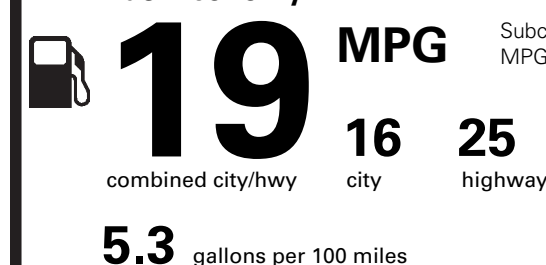

PRICE INFORMATION

BASE PRICE	\$39,880.00
TOTAL OPTIONS/OTHER	10,450.00
TOTAL VEHICLE & OPTIONS/OTHER	50,330.00
DESTINATION & DELIVERY	1,195.00

EPA DOT Fuel Economy and Environment

Gasoline Vehicle

Fuel Economy

Subcompact Cars range from 14 to 108 MPG. The best vehicle rates 136 MPGe.

You spend
\$3,250

more in fuel costs over 5 years compared to the average new vehicle.

Annual fuel cost

\$2,150

Fuel Economy & Greenhouse Gas Rating (tailpipe only) **Smog Rating** (tailpipe only)