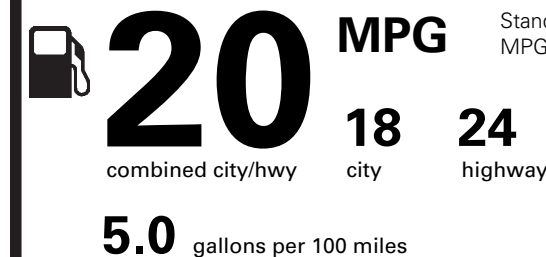

Go Further

ford.com

VEHICLE DESCRIPTION

EXPLORER

LG B27433

2020 EXPLORER PLATINUM 4WD
119" WHEELBASE
3.0L ECOBOOST V6 ENGINE
10-SPEED AUTO TRANSMISSION

EXTERIOR
STAR WHITE MET TRI-COAT
INTERIOR
EBONY LTHR SEAT SURFACES

WARRANTY

- 3YR/36,000 BUMPER / BUMPER
- 5YR/60,000 POWERTRAIN
- 5YR/60,000 ROADSIDE ASSIST

INCLUDED ON THIS VEHICLE

(MSRP)

EQUIPMENT GROUP 600A

OPTIONAL EQUIPMENT/OTHER

2020 MODEL YEAR	
STAR WHITE MET TRI-COAT	595.00
P275/45R21 A/S BSW TIRES	
FLOOR LINERS,FRONT & 2ND ROW	120.00
50 STATE EMISSIONS	NO CHARGE
21" PREMIUM ALUMINUM WHEELS	595.00
PREMIUM TECHNOLOGY PACKAGE	995.00
.14 SPEAKERS	
.10.1" LCD PORTRAIT TOUCHSCRN	
.MULTICONTOUR FRONT SEATS	
FRONT LICENSE PLATE BRACKET	NO CHARGE

PRICE INFORMATION

BASE PRICE	\$58,250.00
TOTAL OPTIONS/OTHER	2,305.00
TOTAL VEHICLE & OPTIONS/OTHER	60,555.00
DESTINATION & DELIVERY	1,195.00

EPA DOT Fuel Economy and Environment

Gasoline Vehicle

Fuel Economy

Standard SUVs range from 13 to 93 MPG. The best vehicle rates 136 MPGe.

You spend **\$2,500**

more in fuel costs over 5 years compared to the average new vehicle.

Annual fuel cost

\$2,000

Fuel Economy & Greenhouse Gas Rating (tailpipe only) Smog Rating (tailpipe only)