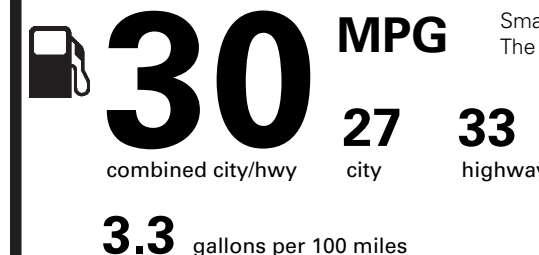

695.00

PRICE INFORMATION

BASE PRICE	\$27,105.00
TOTAL OPTIONS/OTHER	695.00
TOTAL VEHICLE & OPTIONS/OTHER	27,800.00
DESTINATION & DELIVERY	1,245.00

EPA DOT Fuel Economy and Environment

Gasoline Vehicle

Fuel Economy

Small SUVs range from 16 to 120 MPG. The best vehicle rates 136 MPGe.

You save
\$750

in fuel costs over 5 years compared to the average new vehicle.

Annual fuel cost
\$1,350

Fuel Economy & Greenhouse Gas Rating (tailpipe only) Smog Rating (tailpipe only)