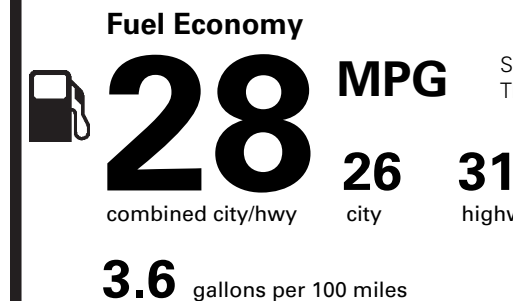

FUNCTIONAL

- AM/FM/MP3, 6 SPEAKERS
- AUTO START STOP TECH
- ELECTRIC PARKING BRAKE
- FORD CO-PILOT360™
- FORDPASS™ CONNECT 4GWI-FI HOTSPOT TELEMATICS MODEM
- INTELLIGENT ACCESS W/PUSH BUTTON START
- REAR VIEW CAMERA
- SECURICODE KEYLESS KEYPAD
- SIRIUSXM® - SVC N/A AK&HI
- SYNC®3 8" SCR N W/APPLINK®

SAFETY/SECURITY

- ADVANCETRAC® WITH RSC®
- AIRBAG - DRIVER KNEE
- AIRBAGS - DUAL STAGE FRONT
- AIRBAGS - FRONT SEAT MOUNTED SIDE IMPACT
- AIRBAGS - SAFETY CANOPY®
- LATCH CHILD SAFETY SYSTEM
- PERSONAL SAFETY SYSTEM™
- SOS POST-CRASH ALERT SYS™
- TIRE PRESSURE MONIT SYS

WARRANTY

- 3YR/36,000 BUMPER / BUMPER
- 5YR/60,000 POWERTRAIN
- 5YR/60,000 ROADSIDE ASSIST

INCLUDED ON THIS VEHICLE

(MSRP)

EQUIPMENT GROUP 200A

OPTIONAL EQUIPMENT/OTHER

- .17" SHDW SLVR-PNTD ALUM WHEEL
- .225/65R17 102H A/S BSW2 TIRES
- PANORAMIC VISTA ROOF
- FORD CO-PILOT360 ASSIST
- .VOICE-ACTV TOUCH-SCR NAV SYS
- .ADAPTIVE CRUISE W/STOP AND GO

1,495.00

695.00

PRICE INFORMATION

BASE PRICE	$28,605.00
TOTAL OPTIONS/OTHER	2,190.00
TOTAL VEHICLE & OPTIONS/OTHER	30,795.00
DESTINATION & DELIVERY	1,245.00

EPA DOT Fuel Economy and Environment

Gasoline Vehicle

Small SUVs range from 16 to 120 MPG. The best vehicle rates 136 MPGe.

You save $250
in fuel costs over 5 years compared to the average new vehicle.

Annual fuel cost **$1,450**