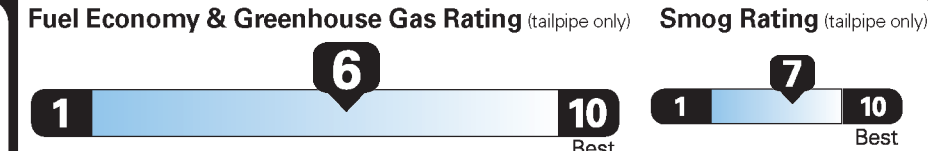

This vehicle emits 319 grams CO₂ per mile. The best emits 0 grams per mile (tailpipe only). Producing and distributing fuel also create emissions; learn more at fueleconomy.gov.

Actual results will vary for many reasons, including driving conditions and how you drive and maintain your vehicle. The average new vehicle gets 27 MPG and costs $7,500 to fuel over 5 years. Cost estimates are based on 15,000 miles per year at $2.70 per gallon. MPGe is miles per gasoline gallon equivalent. Vehicle emissions are a significant cause of climate change and smog.

fueleconomy.gov

Calculate personalized estimates and compare vehicles

GOVERNMENT 5-STAR SAFETY RATINGS

Overall Vehicle Score ★★★★★
Based on the combined ratings of frontal, side and rollover. Should ONLY be compared to other vehicles of similar size and weight.

Frontal Crash ★★★★★
Driver Passenger

Based on the risk of injury in a frontal impact. Should ONLY be compared to other vehicles of similar size and weight.

Side Crash ★★★★★
Front seat Rear seat

Based on the risk of injury in a side impact.

Rollover ★★★★★

Based on the risk of rollover in a single-vehicle crash.

Star ratings range from 1 to 5 stars (★★★★★), with 5 being the highest.
Source: National Highway Traffic Safety Administration (NHTSA).
www.safercar.gov or 1-888-327-4236

FordPass Connect™

Download the FordPass™ app* and you can:

1. **Access Vehicle Control Features**
2. Remotely start, lock and unlock your vehicle.
   - Locate your vehicle and check approximate fuel range.
   - Receive vehicle health alerts.

1. **Activate 4G LTE Wi-Fi Hotspot**
2. New vehicles include a 3-month or 3GB data (whichever comes first) Wi-Fi trial.
   - Connect up to ten Wi-Fi-equipped devices.

The FordPass Connect™ modem is active and sending vehicle data (e.g., diagnostics) to Ford. See in-vehicle Settings for connectivity options.

Insist on Ford Protect! The only extended service plan fully backed by Ford and honored at every Ford dealership in the U.S., Canada and Mexico. See your Ford dealer or visit www.FordOwner.com.

WARNING: Operating, servicing and maintaining a passenger vehicle, pickup truck, van, or off-road vehicle can expose you to chemicals including engine exhaust, carbon monoxide, phthalates, and lead, which are known to the State of California to cause cancer and birth defects or other reproductive harm. To minimize exposure, avoid breathing exhaust, do not idle the engine except as necessary, service your vehicle in a well-ventilated area and wear gloves or wash your hands frequently when servicing your vehicle. For more information go to www.P65Warnings.ca.gov/passenger-vehicle.

SCAN OR TEXT 1FLUC38349 TO 48028

Msg & Data rates may apply. Text HELP for help

www.ford.com/help/privacy-terms/

RAMP ONE	CC18	CONVOY	TOTAL MSRP $32,040.00
RAMP TWO	ITEM #: 44-Z905 O/T 2